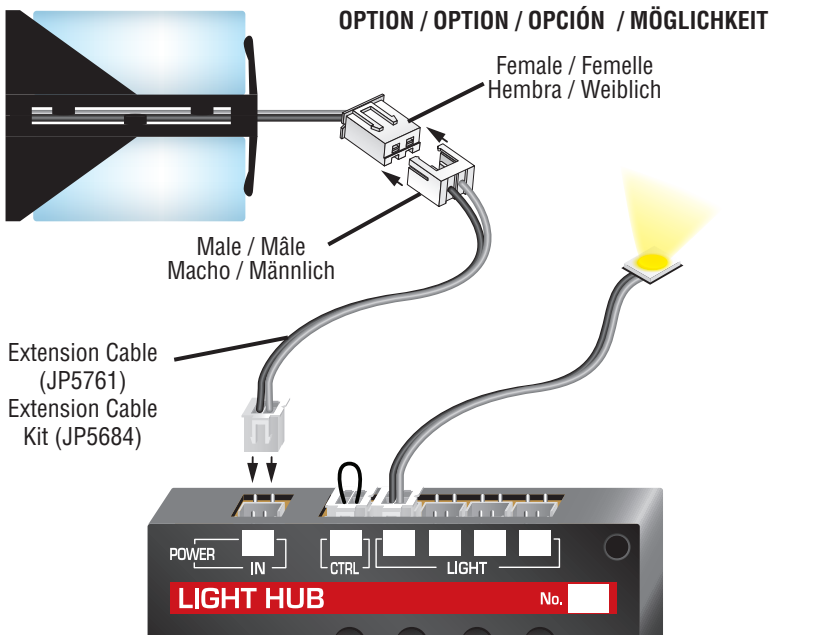

OPTION / OPTION / OPCIÓN / MÖGLICHKEIT

Developed in USA
Made in China K3 ©2018 O CO