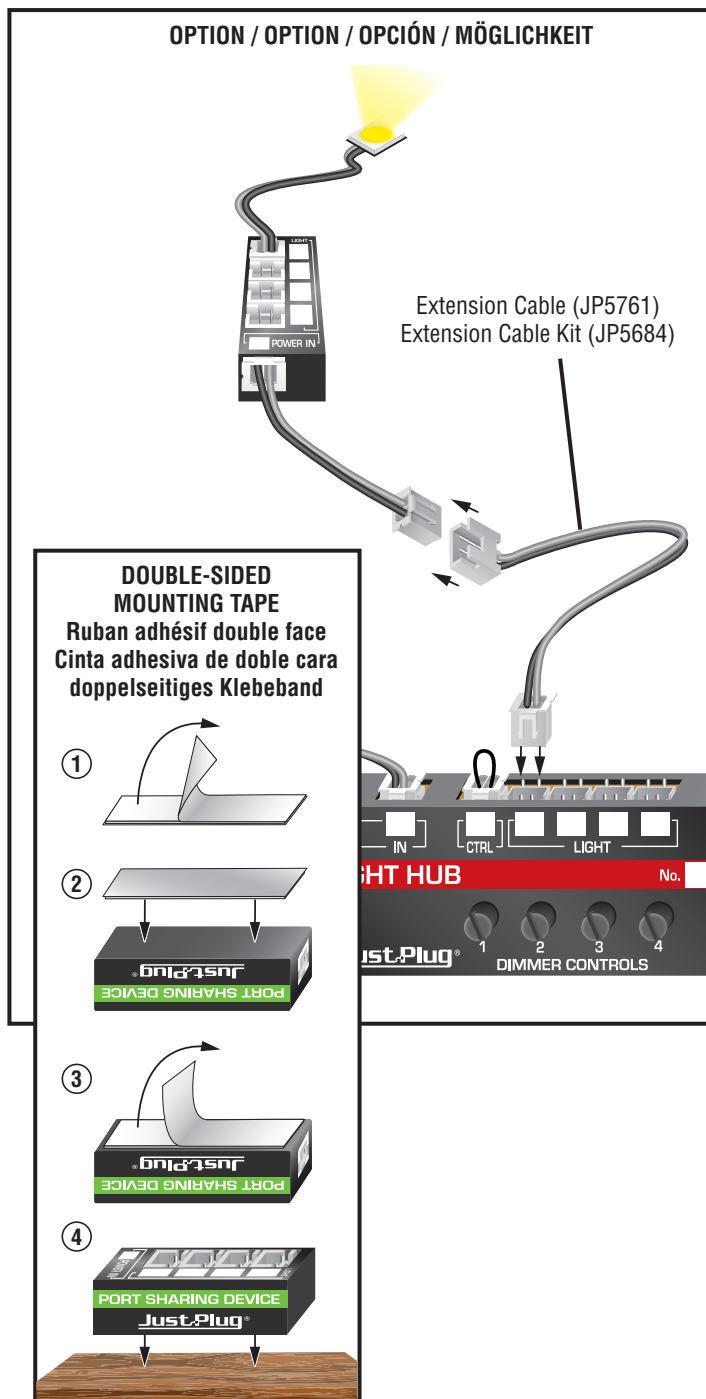

JUST PLUG® PORT SHARING DEVICE - JP5681

INSTRUCTIONS / INSTRUCTIONS / INSTRUCCIONES / ANWEISUNGEN

Developed in USA
Made in China K3 ©2018 O CO