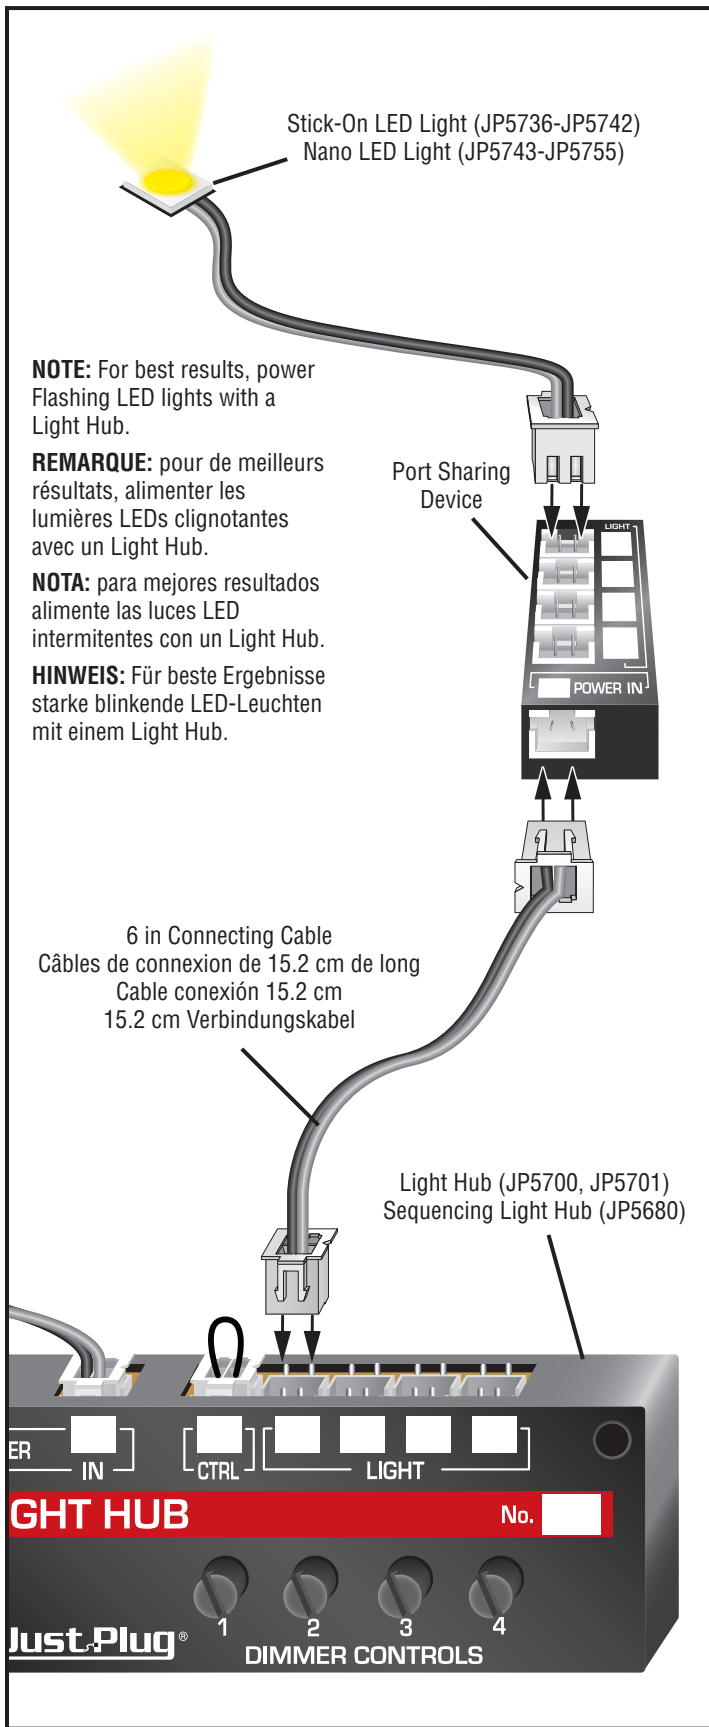

JUST PLUG® PORT SHARING DEVICE - JP5681

INSTRUCTIONS / INSTRUCTIONS / INSTRUCCIONES / ANWEISUNGEN

Developed in USA
Made in China K3 ©2018 O CO