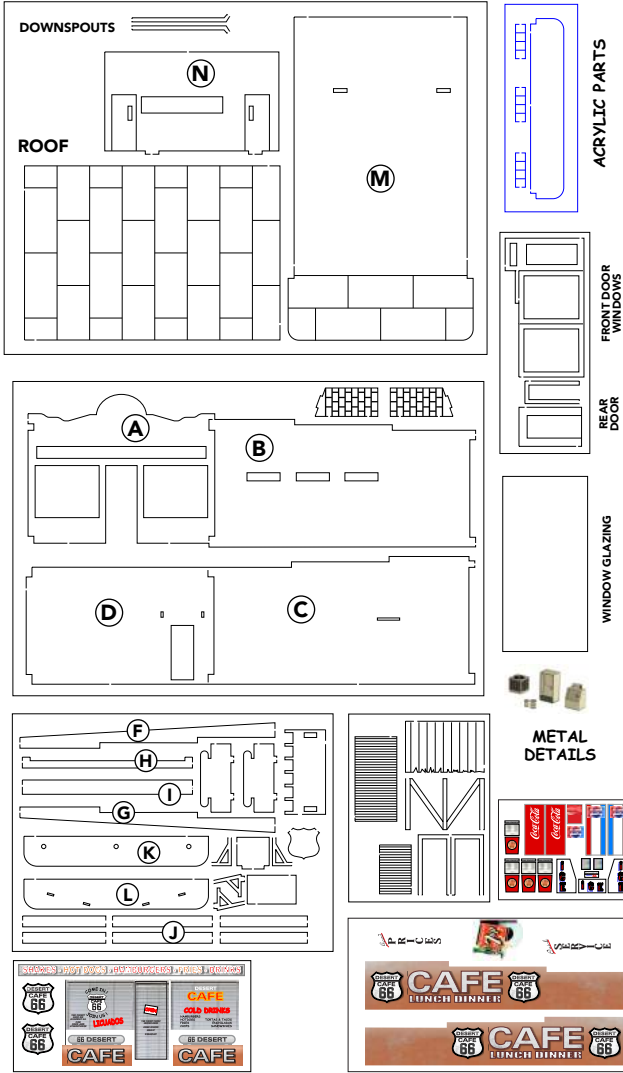

SHOWCASE MINIATURES  
DESERT CAFE ASSEMBLY INSTRUCTIONS  
-PARTS LIST-

PRINTED GRAPHICS  
WATERSLIDE DECALS

1

KIT NUMBER  
**4702**

SHOWCASE MINIATURES  
www.showcaseminatures.net  
d@showcaseminatures.net  
334-750-3276

ROOF SUPPORTS  
AND WALL CAPS  
IN PLACE

2

AWNING  
ASSEMBLY

3