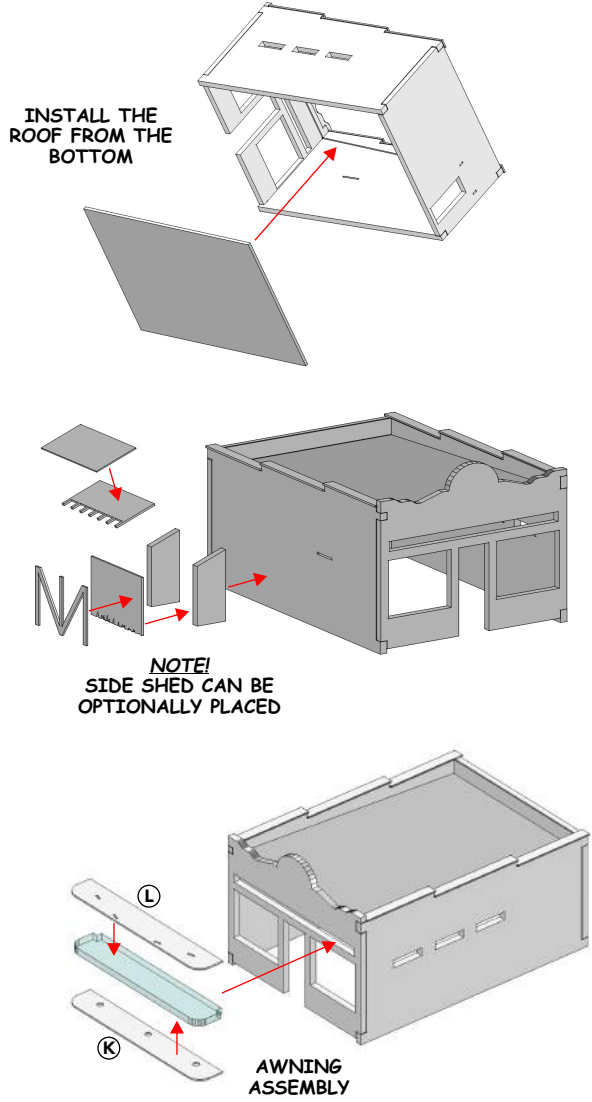

SHOWCASE MINIATURES  
DESERT CAFE ASSEMBLY INSTRUCTIONS  
-PARTS LIST-

PRINTED GRAPHICS  
WATERSLIDE DECALS

1

KIT NUMBER  
**4702**

SHOWCASE MINIATURES  
www.showcaseminatures.net  
d@showcaseminatures.net  
334-750-3276

ROOF SUPPORTS  
AND WALL CAPS  
IN PLACE

2

AWNING  
ASSEMBLY

3