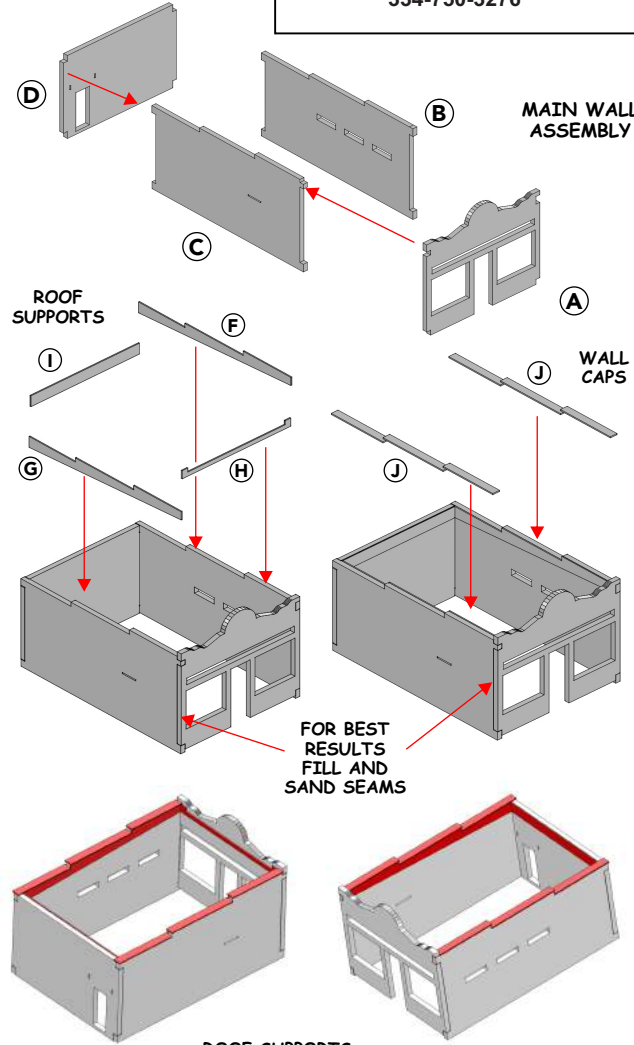

SHOWCASE MINIATURES  
DESERT CAFE ASSEMBLY INSTRUCTIONS  
-PARTS LIST-

PRINTED GRAPHICS  
WATERSLIDE DECALS

1

KIT NUMBER  
**4702**

SHOWCASE MINIATURES  
www.showcaseminatures.net  
d@showcaseminatures.net  
334-750-3276

ROOF SUPPORTS  
AND WALL CAPS  
IN PLACE

2

AWNING  
ASSEMBLY

3